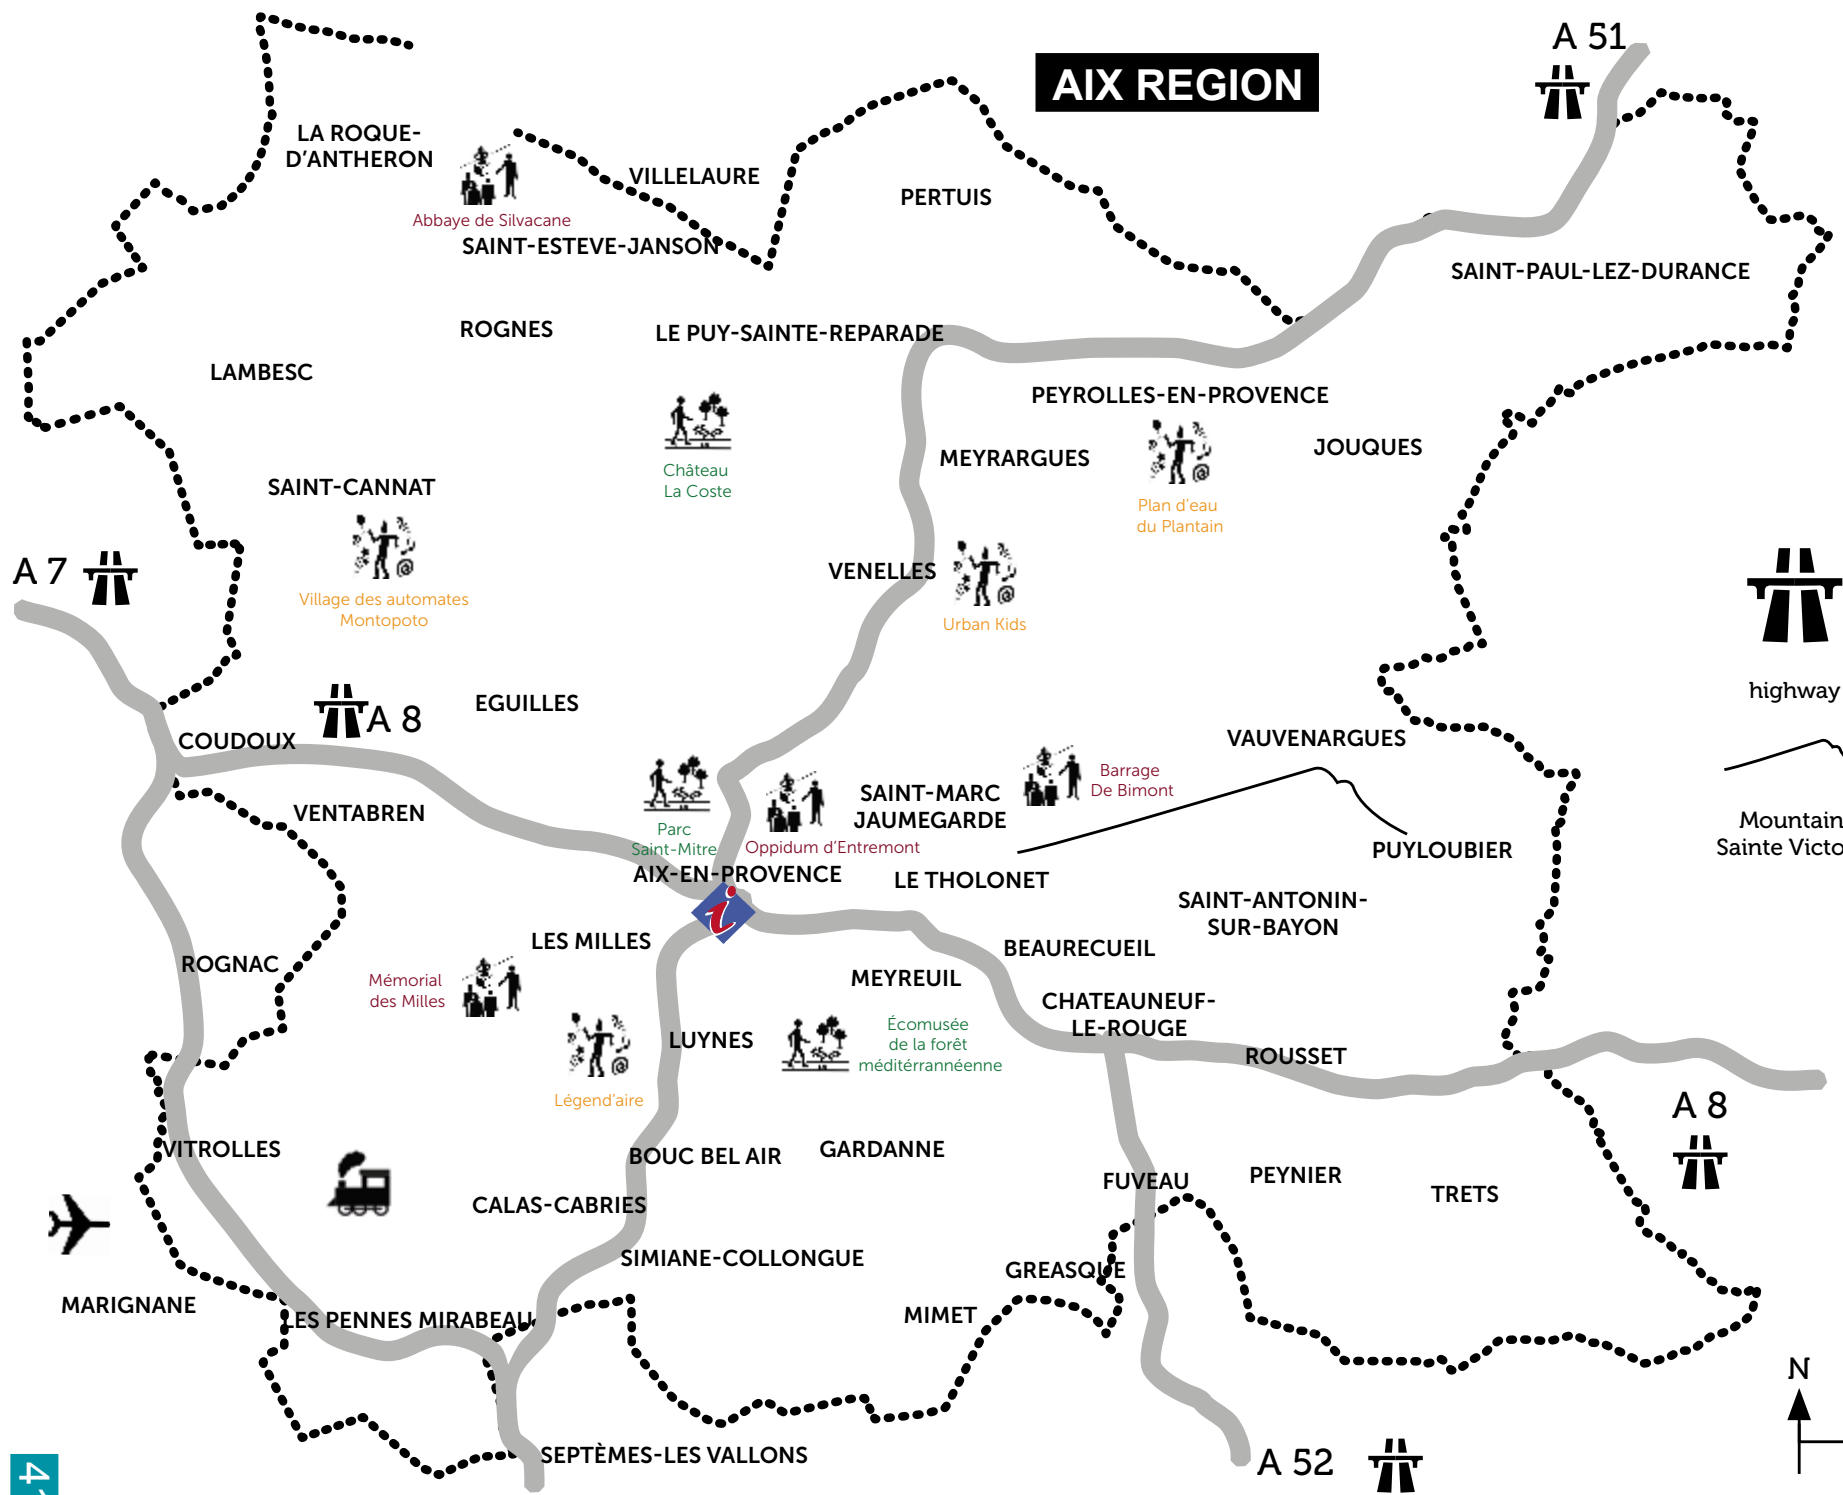

# AIX REGION

## Keys :

Gardens

Museums and sites

Entertainment and leisure

Information

High speed train station

Marseille-Provence AIRPORT

highway

Mountain Sainte Victoire

N

5 km